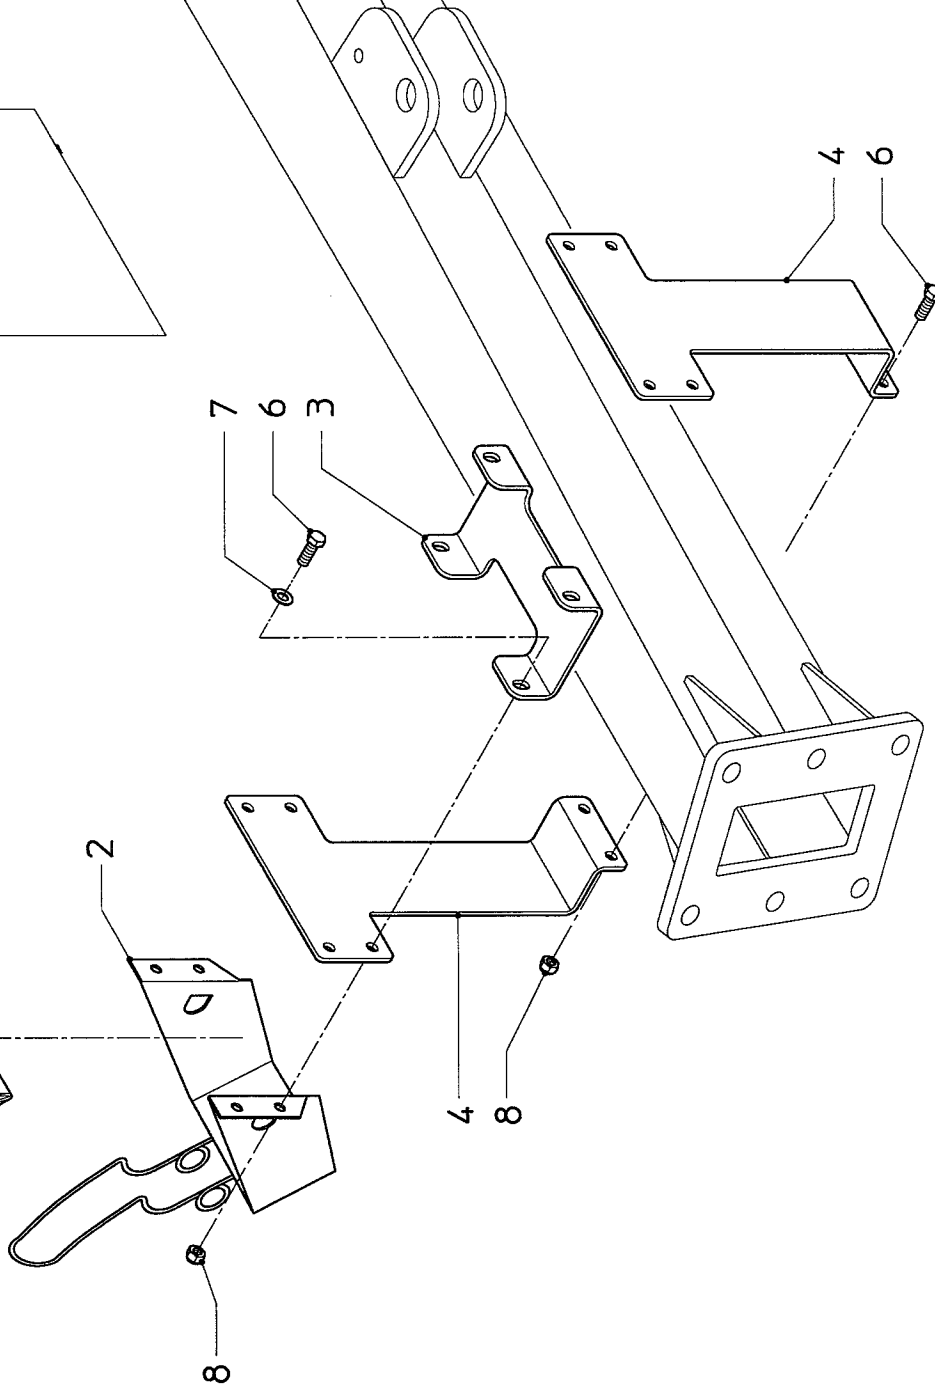

ACCESSOIRE
VN79302350X